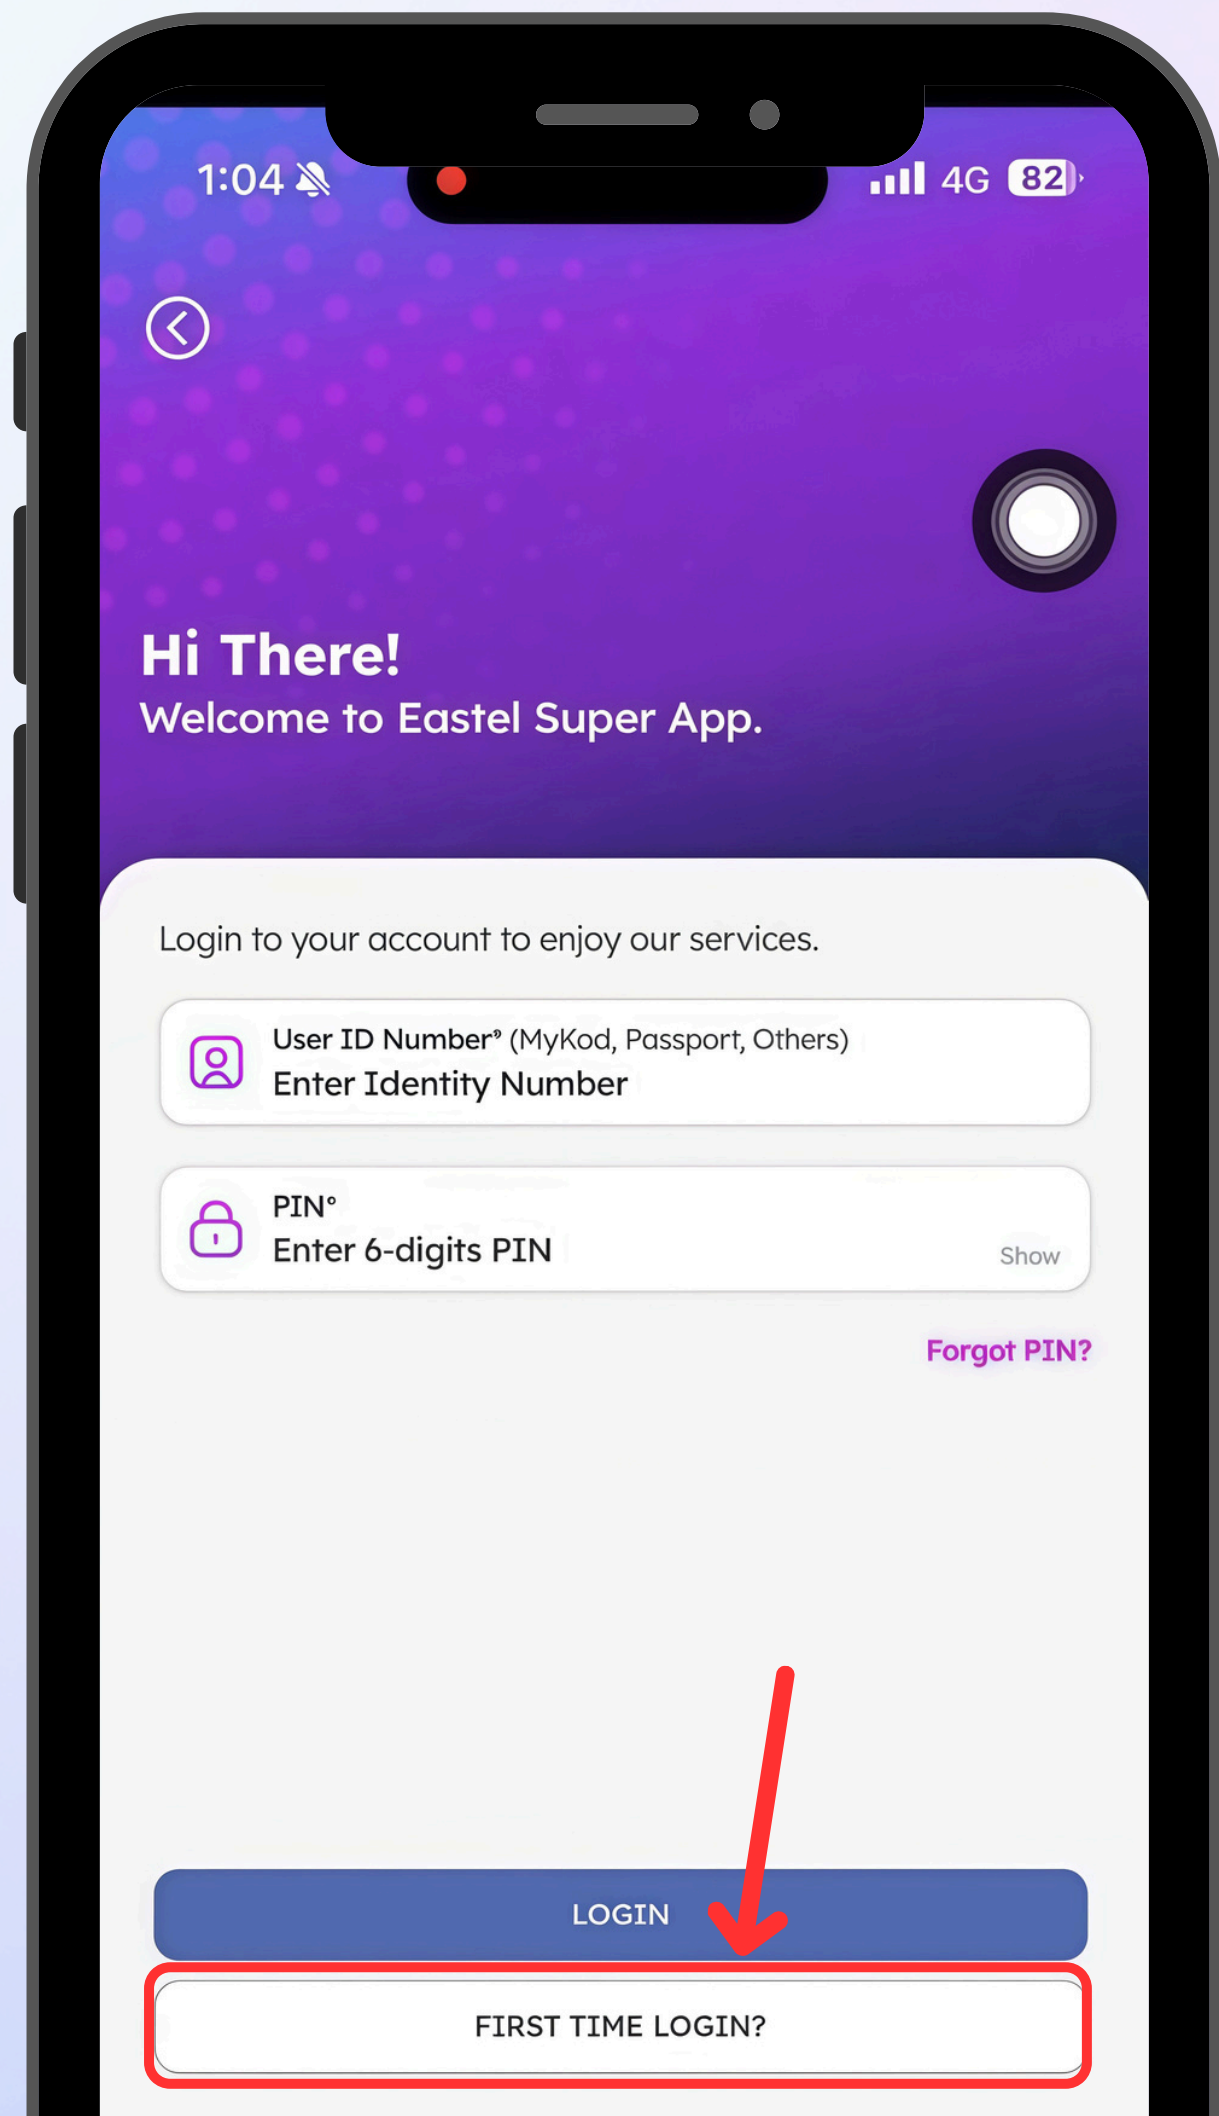

Pengesahan Wajah

Step 11

**Read the terms, tap
“Agree”, then “Next”**

阅读条款，点击“同意”，然后点击“下一步”

**Baca terma, ketik “Setuju”,
kemudian “Seterusnya”**

Step 12

**Your SIM card has been
successfully activated!**

SIM 卡已成功激活!

**Kad SIM anda telah
berjaya diaktifkan!**

Step 13

Tap “First Time Login”

点击 “首次登录”

Ketik “Log Masuk Kali Pertama”

Step 14

Enter the number you have just selected and receive the OTP verification code.

输入您刚刚选择的号码，并接收 **OTP** 验证码。