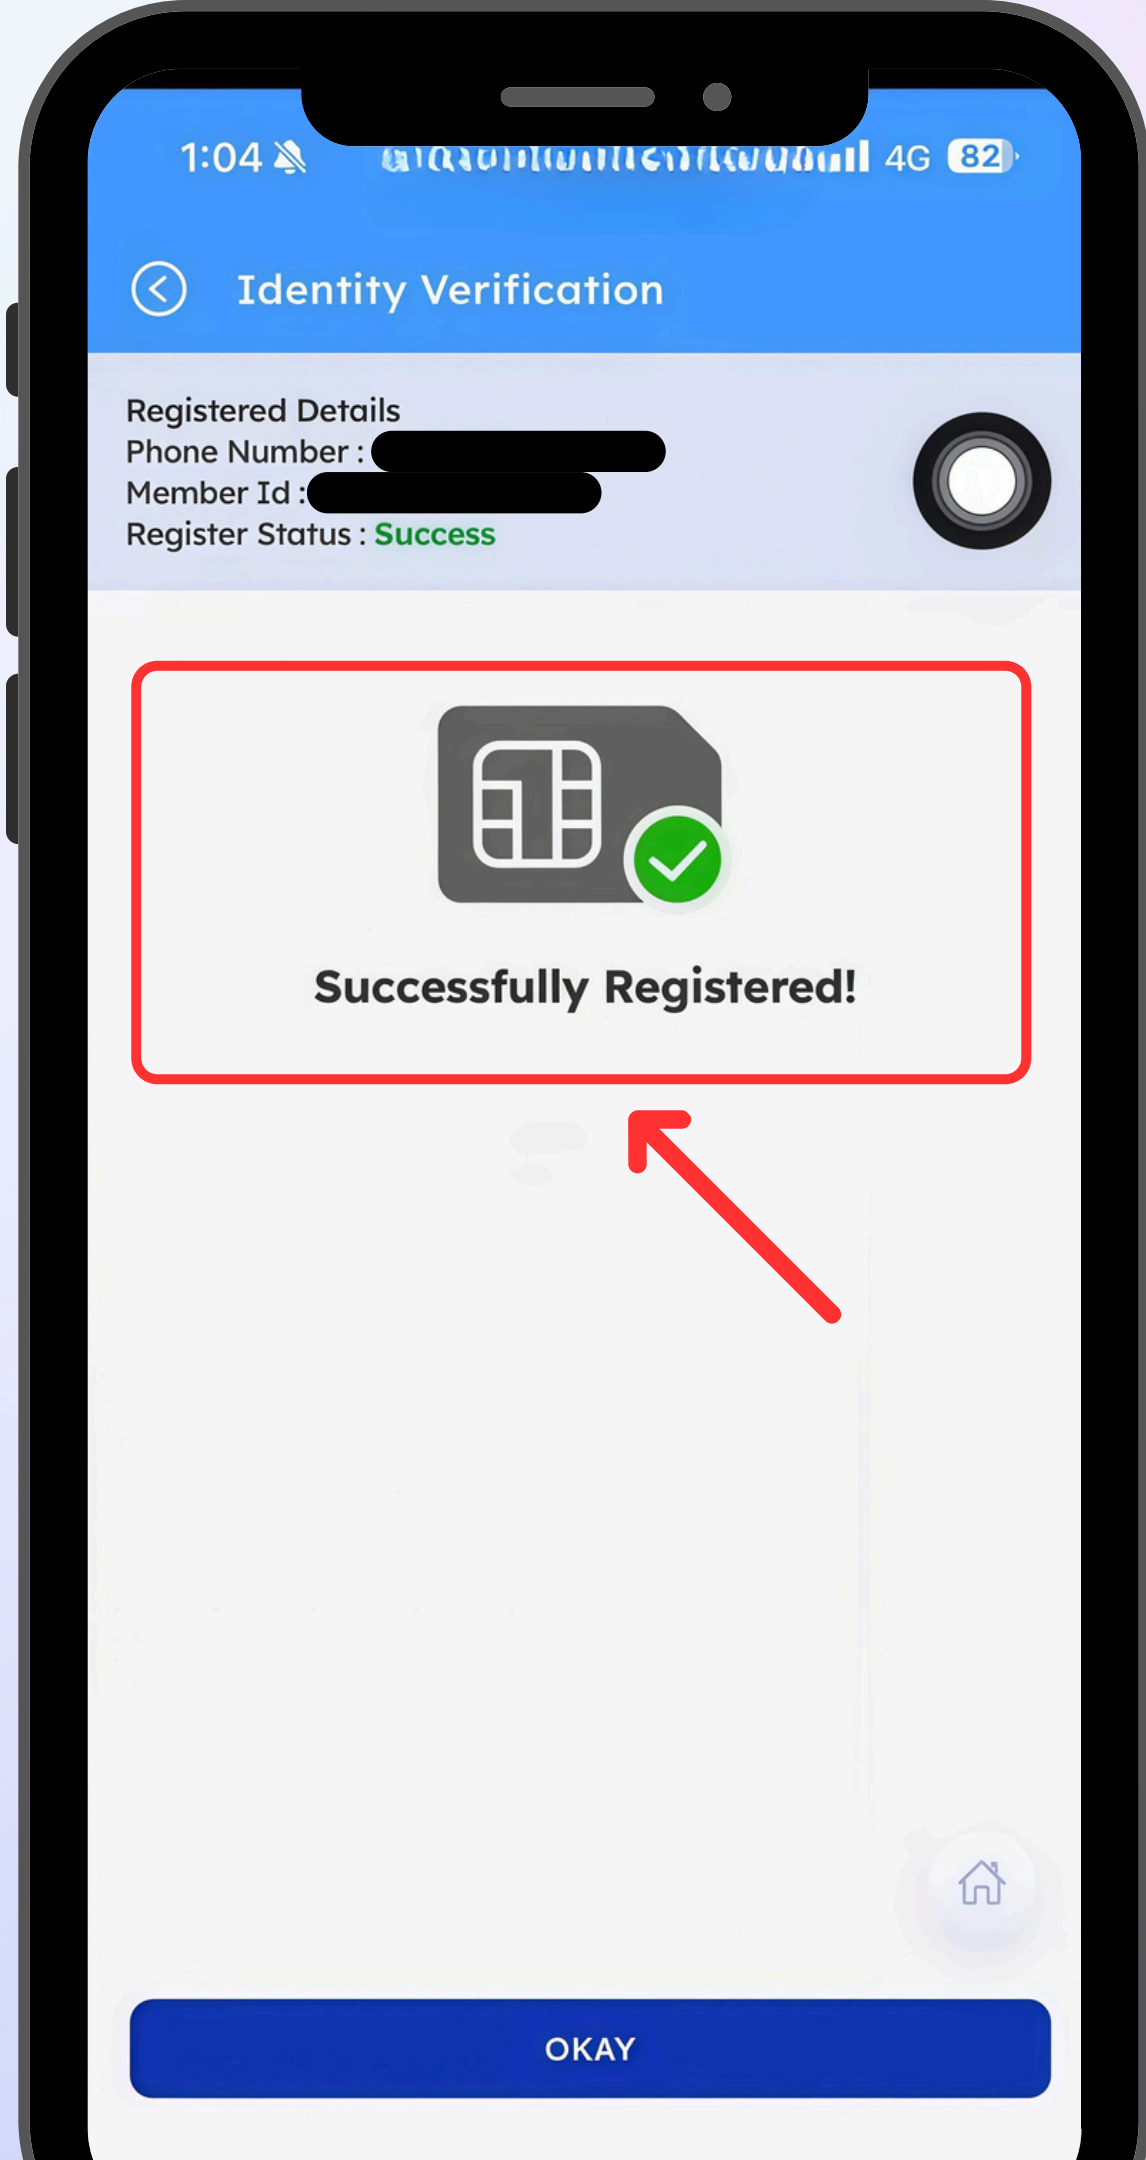

Pengesahan Wajah

Step 11

**Read the terms, tap
“Agree”, then “Next”**

阅读条款，点击“同意”，然后点击“下一步”

**Baca terma, ketik “Setuju”,
kemudian “Seterusnya”**

Step 12

**Your SIM card has been
successfully activated!**

SIM 卡已成功激活!

**Kad SIM anda telah
berjaya diaktifkan!**

Step 13

Tap “First Time Login”

点击 “首次登录”

Ketik “Log Masuk Kali Pertama”

Step 14

Enter the number you have just selected and receive the OTP verification code.

输入您刚刚选择的号码，并接收 **OTP** 验证码。