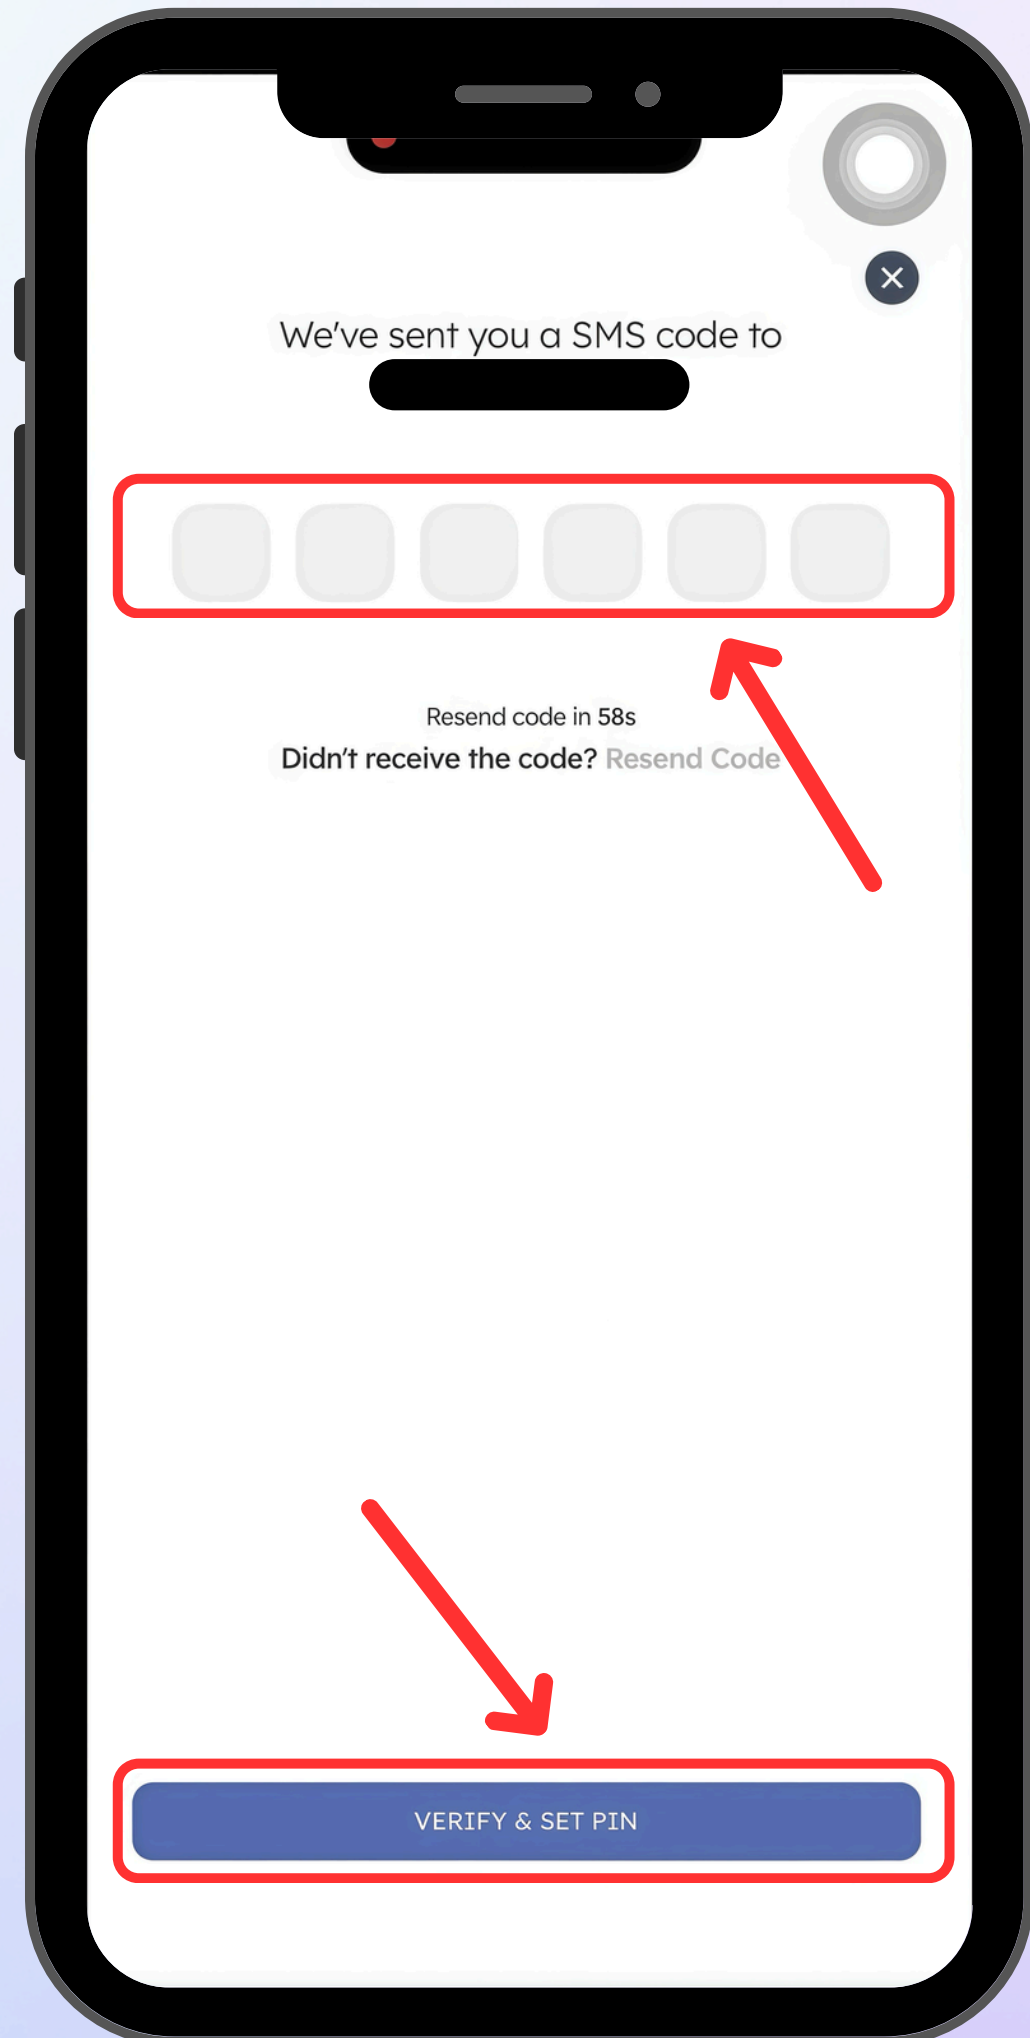

Step 15

Enter the OTP verification code, then proceed to set your PIN.

输入 OTP 验证码，然后前往设置 PIN 码。

Masukkan kod pengesahan OTP, kemudian teruskan untuk menetapkan PIN anda.